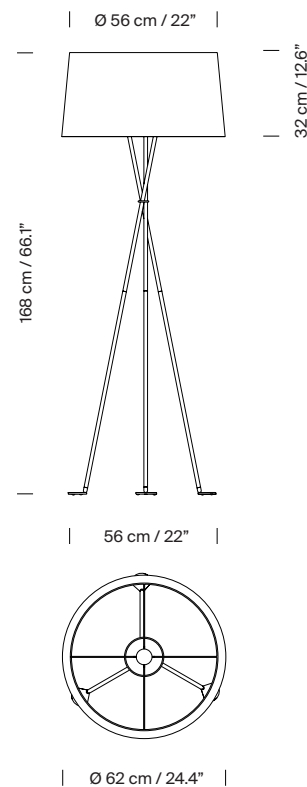

Tripode

Santa & Cole Team. 1997
Floor lamp

Regulations:

CE
UNE-EN 60598
UNE-EN 55015
UNE-EN 60529

UL
Dry location only
UL-153
E-352592

Maintenance:

Clean with a smooth cloth. Do not use ammonia, solvents or abrasive cleaning products.

Others:

The lamp is delivered in different packages.
The assembly instructions are delivered with the product.

Model:

Collection:

Table lamps

Floor lamps

Pendant lamps

Wall lamps